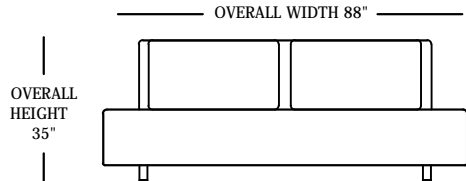

1200 ARTEK SERIES

M120073 L & R
M120073 LC & RC
One Arm Chaise
(Shown as RAF)

M120088
M120088C
Sofa

M120037
M120037C
Chair

MM120061 L & R
MM120061 LC & RC
Wedge End L & R
(Shown as LSA/RSE)

MM120060
MM120060C
Wedge

M120040C
Cocktail Ottoman

* NOT TO SCALE

* NOT TO SCALE

Scale: $\frac{1}{4}'' = 1'-00''$

This schematic is current as 01/12 . The company reserves the right to change dimensions and products offered. A more recent schematic may be available for this series. To see the most current schematic, go to <http://lazarind.com>