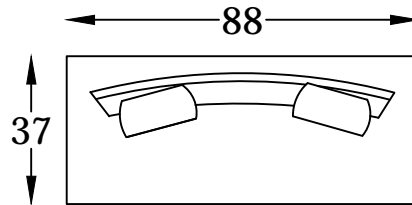

1200 ARTEK SERIES

M120073 L & R
M120073 LC & RC
One Arm Chaise
(Shown as RAF)

M120088
M120088C
Sofa

M120037
M120037C
Chair

MM120061 L & R
MM120061 LC & RC
Wedge End L & R
(Shown as LSA/RSE)

MM120060
MM120060C
Wedge

M120040C
Cocktail Ottoman

* NOT TO SCALE

* NOT TO SCALE

Scale: $\frac{1}{4}'' = 1'-00''$

This schematic is current as 01/12 . The company reserves the right to change dimensions and products offered. A more recent schematic may be available for this series. To see the most current schematic, go to <http://lazarind.com>