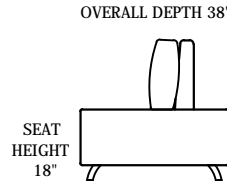

1200 ARTEK SERIES

M120073 L & R
M120073 LC & RC
One Arm Chaise
(Shown as RAF)

M120088
M120088C
Sofa

M120037
M120037C
Chair

MM120061 L & R
MM120061 LC & RC
Wedge End L & R
(Shown as LSA/RSE)

MM120060
MM120060C
Wedge

M120040C
Cocktail Ottoman

* NOT TO SCALE

* NOT TO SCALE

Scale: $\frac{1}{4}'' = 1'-00''$

This schematic is current as 01/12 . The company reserves the right to change dimensions and products offered. A more recent schematic may be available for this series. To see the most current schematic, go to <http://lazarind.com>