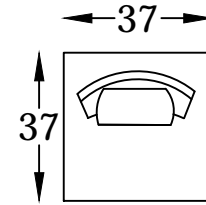

M120037
M120037C
Chair