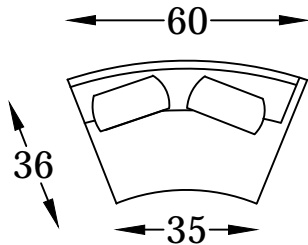

MM120061 L & R
MM120061 LC & RC
Wedge End L & R
(Shown as LSA/RSE)