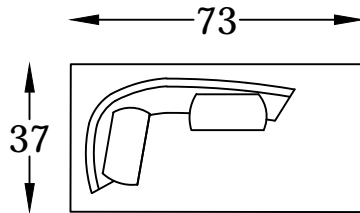

1200 ARTEK SERIES

M120073 L & R
M120073 LC & RC
One Arm Chaise
(Shown as RAF)

M120088
M120088C
Sofa

M120037
M120037C
Chair

MM120061 L & R
MM120061 LC & RC
Wedge End L & R
(Shown as LSA/RSE)

MM120060
MM120060C
Wedge

M120040C
Cocktail Ottoman

* NOT TO SCALE

* NOT TO SCALE

Scale: $\frac{1}{4}'' = 1'-00''$

This schematic is current as 01/12 . The company reserves the right to change dimensions and products offered. A more recent schematic may be available for this series. To see the most current schematic, go to <http://lazarind.com>