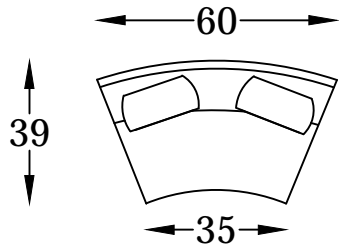

MM120060
MM120060C
Wedge