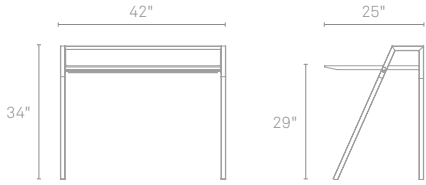

CANT DESK

A cantilevered silhouette sets the stage for hard work. Or updating your page so everybody knows you just bought a sweet desk. Desktop is in a warm walnut veneer with solid legs and your choice of grey or bright red steel accents or a white ash with white steel.