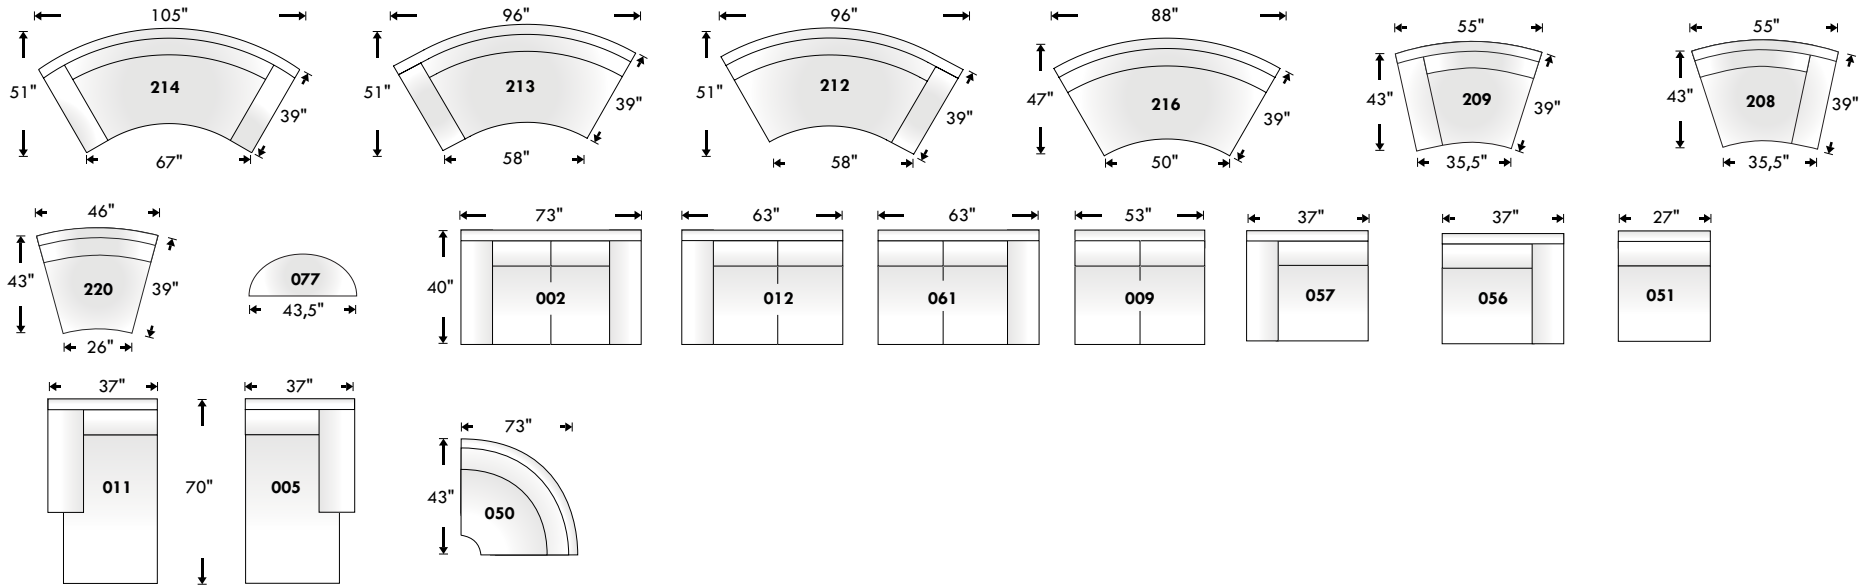

EXPO

Jaymar
PLATINUM

Recouvrement | Shown in: Sensation White 25

Configurations