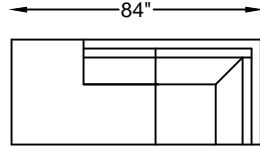

MM122183L / R
LOVESEAT WITH BUMPER
(LEFT SHOWN)