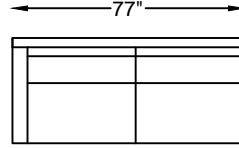

MM122177L / R & MS122177L / R
ONE-ARM SOFA & QUEEN SLEEPER
(LEFT SHOWN)