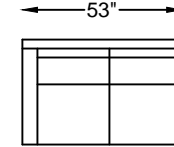

MM122088L / R
ONE-ARM SOFA W/ RETURN
(LEFT SHOWN)

MM122183L / R
LOVESEAT WITH BUMPER
(LEFT SHOWN)

MM122064L / R
ONE-ARM LOVESEAT WITH RETURN
(LEFT SHOWN)

MM122074L / R
ARMLESS LOVESEAT WITH RETURN
(RIGHT SHOWN)

MM122053L / R &
MS122053L / R
ONE-ARM LOVESEAT & TWIN SLEEPER
(LEFT SHOWN)

MM122062L / R & MM122162L / R
ONE-ARM CHAISE AND A HALF
(LEFT SHOWN)

122071C
SOFA W/ FLEX OTTOMAN
MS122089
SOFA SLEEPER W/ FLEX OTTOMAN
*CHAISE CUSHION REVERSES

Scale: 3/16" = 1'-0"

This schematic is current as 05/14 . The company reserves the right to change dimensions and products offered. A more recent schematic may be available for this series. To see the most current schematic, go to <http://lazarind.com>