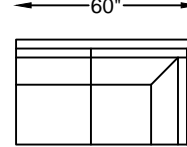

MM122074L / R
ARMLESS LOVESEAT WITH RETURN
(RIGHT SHOWN)