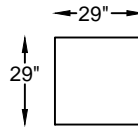

122073
FLEX OTTOMAN
*THIS OTTOMAN INCLUDE
122071 CUSHION CHAISE