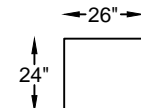

M122026
OTTOMAN

*NOTE: ALL PIECES HAVE A WOOD LEG OPTION
REFEREED AS "/>

Scale: 3/16" = 1'-0"

This schematic is current as 05/14 . The company reserves the right to change dimensions and products offered. A more recent schematic may be available for this series. To see the most current schematic, go to <http://lazarind.com>