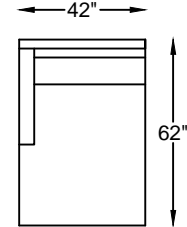

MM122088L / R
ONE-ARM SOFA W/ RETURN
(LEFT SHOWN)

MM122183L / R
LOVESEAT WITH BUMPER
(LEFT SHOWN)

MM122064L / R
ONE-ARM LOVESEAT WITH RETURN
(LEFT SHOWN)

MM122074L / R
ARMLESS LOVESEAT WITH RETURN
(RIGHT SHOWN)

MM122053L / R &
MS122053L / R
ONE-ARM LOVESEAT & TWIN SLEEPER
(LEFT SHOWN)

MM122062L / R & MM122162L / R
ONE-ARM CHAISE AND A HALF
(LEFT SHOWN)

122071C
SOFA W/ FLEX OTTOMAN
MS122089
SOFA SLEEPER W/ FLEX OTTOMAN
*CHAISE CUSHION REVERSES

Scale: 3/16" = 1'-0"

This schematic is current as 05/14 . The company reserves the right to change dimensions and products offered. A more recent schematic may be available for this series. To see the most current schematic, go to <http://lazarind.com>