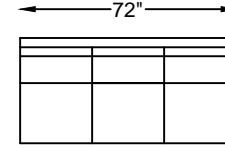

MM122072 & MS122072
ARMLESS SOFA & QUEEN SLEEPER