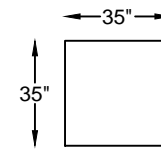

MM122035
BUMPER OTTOMAN