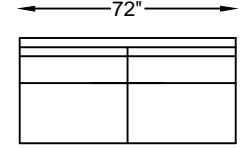

MM122172 & MS122172
ARMLESS SOFA & QUEEN SLEEPER