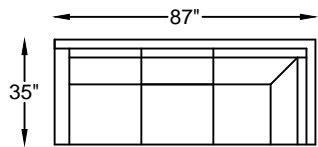

MM122077L / R & MS122077L / R
ONE-ARM SOFA & QUEEN SLEEPER
(LEFT SHOWN)

MM122177L / R & MS122177L / R
ONE-ARM SOFA & QUEEN SLEEPER
(LEFT SHOWN)

MM122072 & MS122072
ARMLESS SOFA & QUEEN SLEEPER

MM122172 & MS122172
ARMLESS SOFA & QUEEN SLEEPER

MM122088L / R
ONE-ARM SOFA W/ RETURN
(LEFT SHOWN)

MM122183L / R
LOVESEAT WITH BUMPER
(LEFT SHOWN)

MM122064L / R
ONE-ARM LOVESEAT WITH RETURN
(LEFT SHOWN)

MM122074L / R
ARMLESS LOVESEAT WITH RETURN
(RIGHT SHOWN)

Scale: 3/16" = 1'-0"

This schematic is current as 05/14 . The company reserves the right to change dimensions and products offered. A more recent schematic may be available for this series. To see the most current schematic, go to <http://lazarind.com>