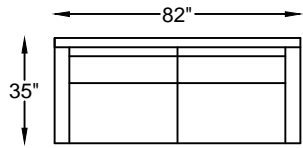

M122182 & MS122182
SOFA & QUEEN SLEEPER