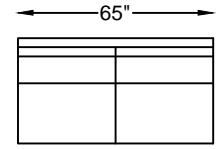

MS122067
ARMLESS FULL SLEEPER