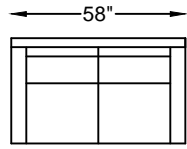

M122059 & MS122059
LOVESEAT & TWIN SLEEPER