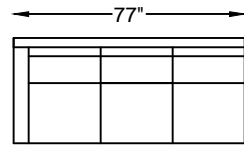

MM122077L / R & MS122077L / R
ONE-ARM SOFA & QUEEN SLEEPER
(LEFT SHOWN)