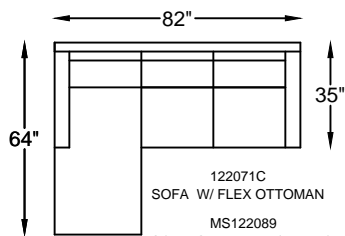

122071C
SOFA W/ FLEX OTTOMAN
MS122089
SOFA SLEEPER W/ FLEX OTTOMAN
*CHAISE CUSHION REVERSES