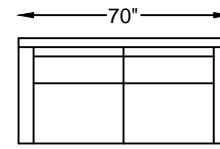

M122170
CONDO SOFA