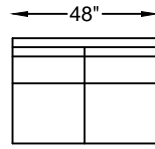

M122048
ARMLESS LOVESEAT