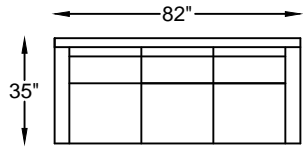

1220 SOHO & 1221 SOHO II SERIES

M122082 & MS122082
SOFA & QUEEN SLEEPER