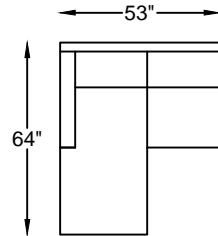

122090L/R
ONE-ARM LOVESEAT W/ FLEX OTTOMAN
(LEFT SHOWN)