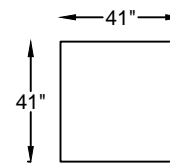

M122040
COCKTAIL OTTOMAN