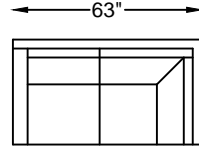

MM122077L / R & MS122077L / R
ONE-ARM SOFA & QUEEN SLEEPER
(LEFT SHOWN)

MM122177L / R & MS122177L / R
ONE-ARM SOFA & QUEEN SLEEPER
(LEFT SHOWN)

MM122072 & MS122072
ARMLESS SOFA & QUEEN SLEEPER

MM122172 & MS122172
ARMLESS SOFA & QUEEN SLEEPER

MM122088L / R
ONE-ARM SOFA W/ RETURN
(LEFT SHOWN)

MM122183L / R
LOVESEAT WITH BUMPER
(LEFT SHOWN)

MM122064L / R
ONE-ARM LOVESEAT WITH RETURN
(LEFT SHOWN)

MM122074L / R
ARMLESS LOVESEAT WITH RETURN
(RIGHT SHOWN)

Scale: 3/16" = 1'-0"

This schematic is current as 05/14 . The company reserves the right to change dimensions and products offered. A more recent schematic may be available for this series. To see the most current schematic, go to <http://lazarind.com>