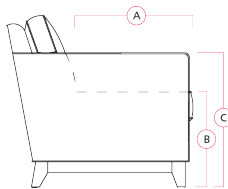

77390 WYNONA

Dimensions shown as Width x Depth x Height. Specifications are correct at time of printing and are subject to change without notice.
LHF - left hand facing RHF - right hand facing IA - inside arm to inside

Dimensions

A - Seat Depth - 23" / 58cm

B - Seat Height - 17" / 43cm

C - Arm Height - 23" / 58cm

Features

- All Pieces are finished on all sides (Can be freestanding)
- Sectional pieces all have hidden sectional connectors (Provided)
- Hardwood, softwood and engineered wood products; all joints pinned & glued for uniformity & strength
- Back: Premium elastic webbing offers consistent suspension for the life of the product
- Seat: 8 gauge sinuous wire springs for superior ride and comfort
- High resilience seat foam for superior durability and comfort
- Back filled with blown fibre
- Wood or metal foot option

73 Table with Cushion
38 x 27 x 13"
97 x 69 x 33cm

77390 WYNONA

How We Measure

Height - measured from the highest point of the back pillow to the floor.

Depth - measured from the front edge of the seat cushion to the top of the back.

Width - measured from the widest point of the arm or arm pillow to the widest point of the opposite arm or arm pillow.

Arm Height - measured from the top of the arm to the floor.

Seat Height - measured from the crown of the seat cushion to the floor.