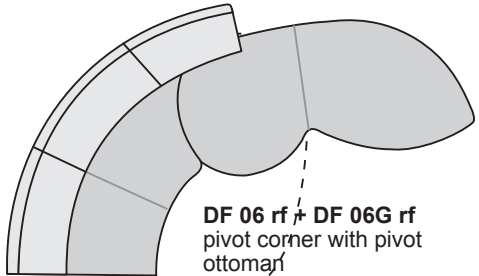

Assembled sku examples:

DF 06 rf + DF 06G rf
pivot corner with pivot ottoman
114/68/36/18