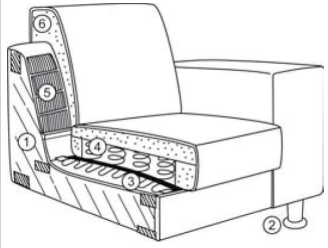

# MOONSHADOW

55930

- 1. Frame:**  
Consists of hardwood and top-grade 3/4" plywood
- 2. Legs:**  
Standard metal leg - F87  
Optional metal leg - F129  
Optional wooden leg - F02 (available in all wood finishes except P40, P48, & P55)  
Caster on pivot only - Standard metal caster - silver  
Optional metal caster - black
- 3. Lower suspension:**  
No-sag springs
- 4. Seat:**  
Coil springs encased in high density polyurethane foam and dacron
- 5. Back suspension:**  
Elastic webbing
- 6. Back:**  
High density polyurethane foam and dacron

F87      F129      F02

silver caster    black caster

**Additional information:**  
Contrast stitching available.  
Please refer to samples.  
Two-tone combinations available.

W.SCHILLIG

## Sectional pieces:

Effective: 10/15/2015

**M 05**  
armless chair  
32/40/36/18

**M 06 raf**  
one arm chair  
40/45/36/18

**M 07 laf**  
one arm chair  
40/45/36/18

**DF 06G rf**  
pivot ottoman  
75/36/18  
*\*Must order with DF 06*

All measurements are approximate:  
width/depth/height/seat height.  
Seat depth 22", arm height 22",  
arm width 13".  
Line drawings are in 1/4" scale.