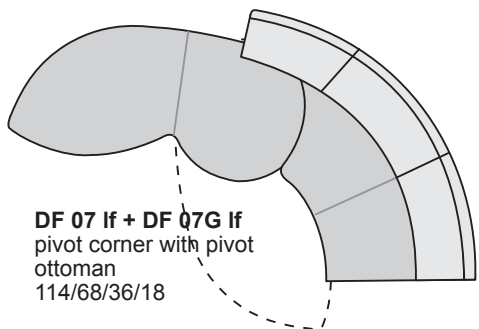

DF 07 lf + DF 07G lf
pivot corner with pivot ottoman
114/68/36/18