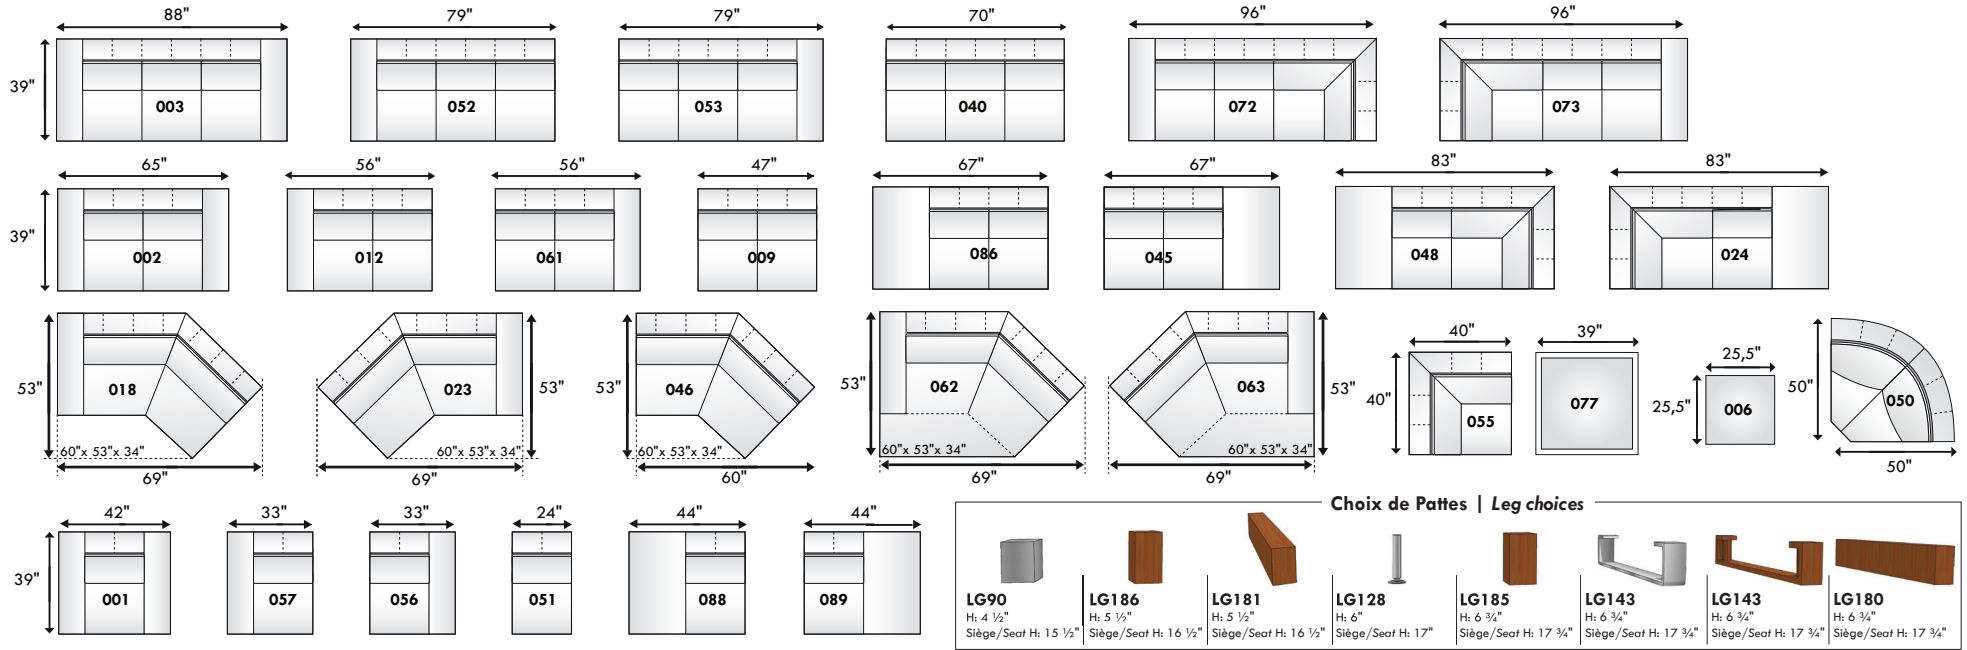

# SUTTON

*Luxe Collection*

Recouvrement | Shown in: Illusion Charcoal 49  
 Patte | Leg: LG128 Metal

## Configurations